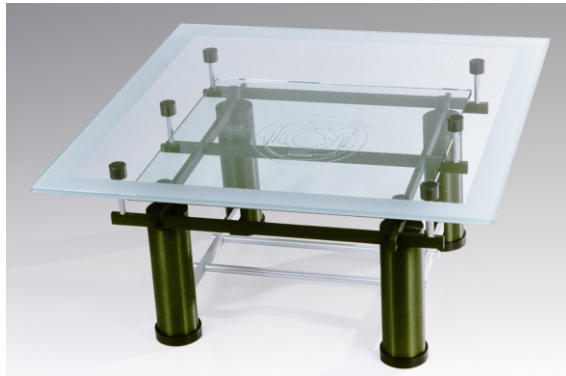

6 + 4 O

etched +/- or painted surfaces

Glass

anodized aluminum = color

elements may be *wood or aluminum

scratch polish +/- or sandblasted aluminum surfaces

*choice of domestic or exotic hardwoods

glass tabletop scaled bottom piece

36 (PICTURED) - 48" ROUND OR SQUARE
3/4" THICK

17"h

O
O
K
+
O
+
+
O
+
O
+
O
+
O
+
S