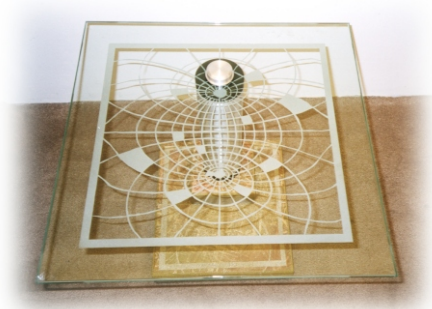

cantilevered

etched +/- or painted surfaces

16" - 18" HEIGHT

glass/stone

16" - 20" ROUND OR SQUARE

1/2" OR 3/8" THICK

glass tabletop

scratch polish, sandblasted aluminum surfaced

anodized aluminum = color
elements may be *wood or aluminum

base
limestone, granite or marble

*choice of domestic or exotic hardwoods

U
O

+

O

O

—