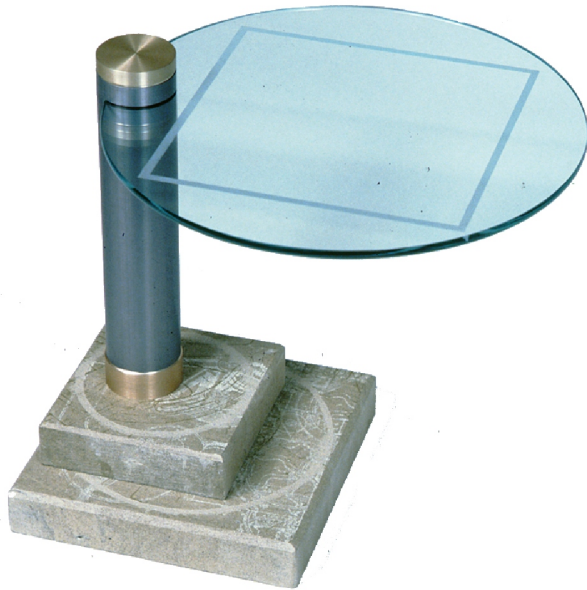

cantilevered

etched +/- or painted surfaces

16" - 18" HEIGHT

glass/stone

16" - 20" ROUND OR SQUARE

1/2" OR 3/8" THICK

glass tabletop

scratch polish, sandblasted aluminum surfaced

anodized aluminum = color
elements may be *wood or aluminum

base
limestone, granite or marble

*choice of domestic or exotic hardwoods

U
O

+

O

O

—