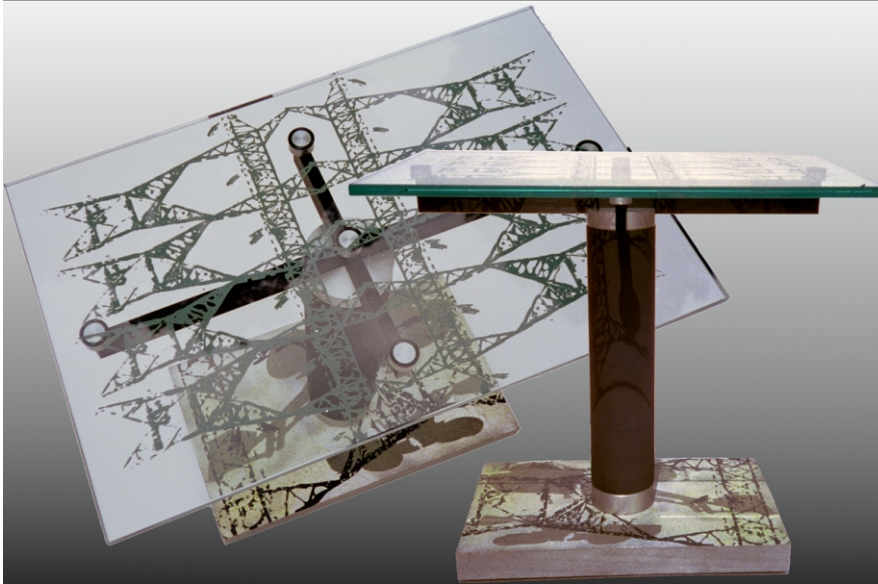

# cross

etched +/- or painted surfaces

16" - 18" HEIGHT

-----  
glass/stone

16" X 20"

3/8" TO 3/4" THICK

glass tabletop

scratch polish, sanblasted aluminum surfaces

anodized aluminum = color  
elements may be \*wood or aluminum

base  
limestone, granite or marble

\*choice of domestic or exotic hardwoods

cross  
table  
tops