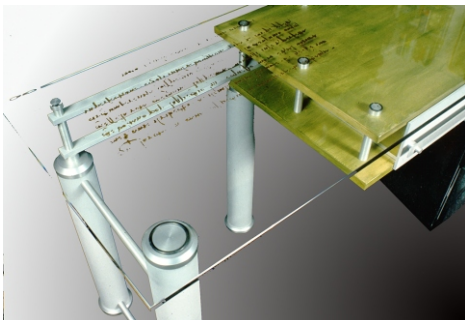

desk

glass tabletop

30" x 60" - 72" 1/2" THICK
28" - 30" HEIGHT

scratch polish +/- sandblasted aluminum surface

anodized aluminum = color
elements may be *wood or aluminum

*choice of domestic or exotic hardwoods

etched +/- painted surfaces

glass/wood

Office