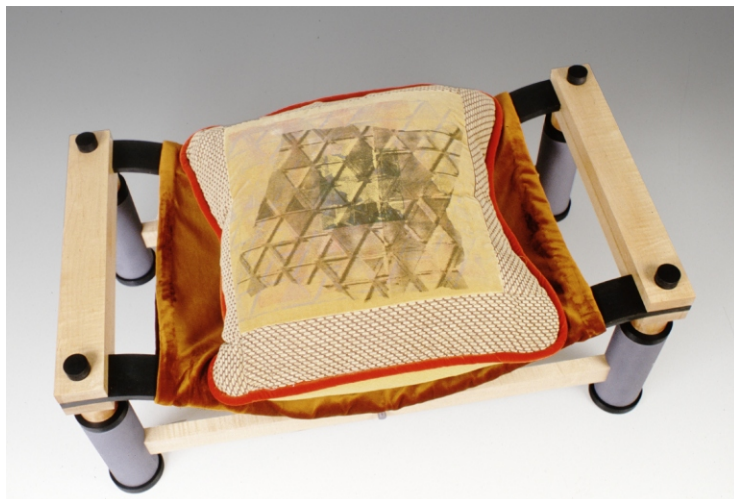

# ottoman

anodized aluminum + powdercoat = color

36"x24" 17"h

elements may be \*wood or aluminum  
\*choice of domestic or exotic hardwoods

scratch polish +/- sandblasted aluminum surfaced

-----  
painted surfaces

-----  
fiber or leather

o  
t  
t  
o  
m  
a  
n