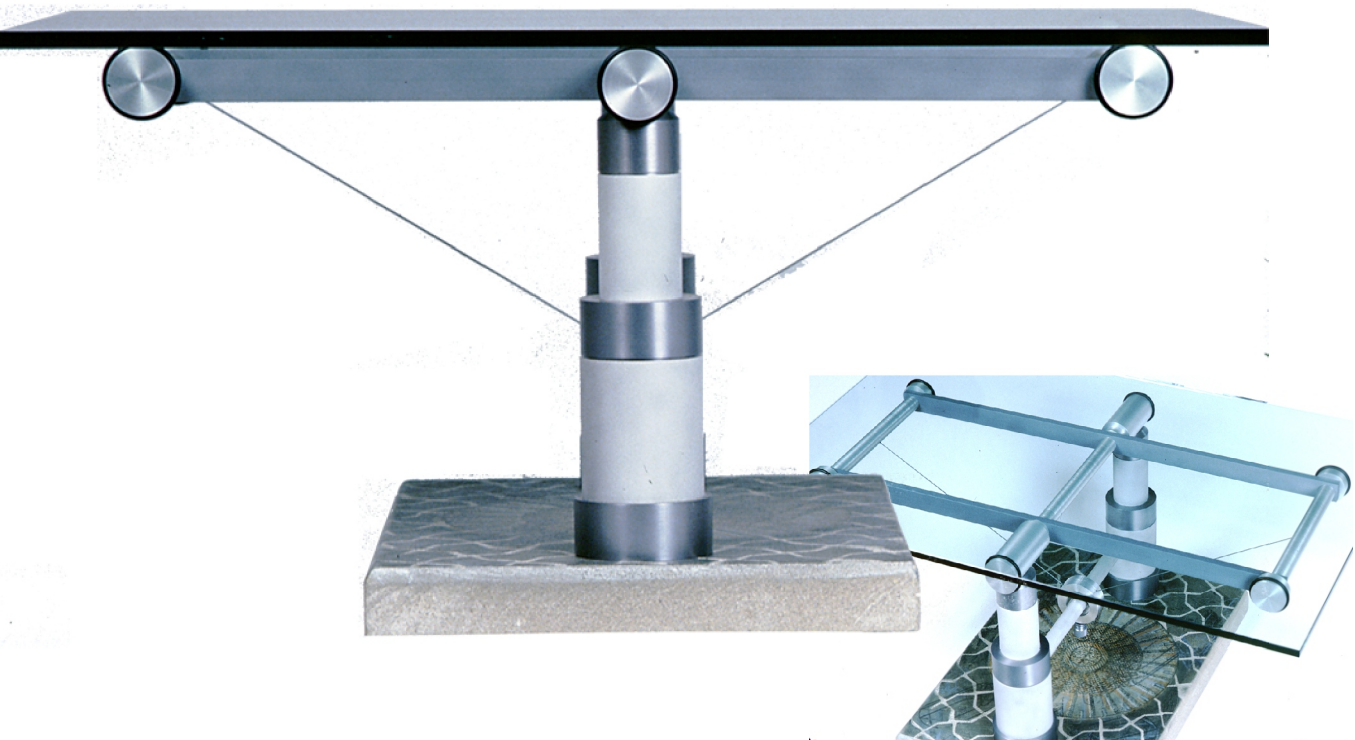

# pivot

glass tabletop

24" x 36" (PICTURED) TO 36" x 48", 1/2" THICK

etched +/- or painted surfaces

16" - 18" HEIGHT

glass/stone

base  
limestone, granite or marble

anodized aluminum = color  
elements may be \*wood or aluminum

scratch polish +/- or sandblasted aluminum surfaces

\*choice of domestic or exotic hardwoods

(without glass, designed for 48" x 60 x 3/4")