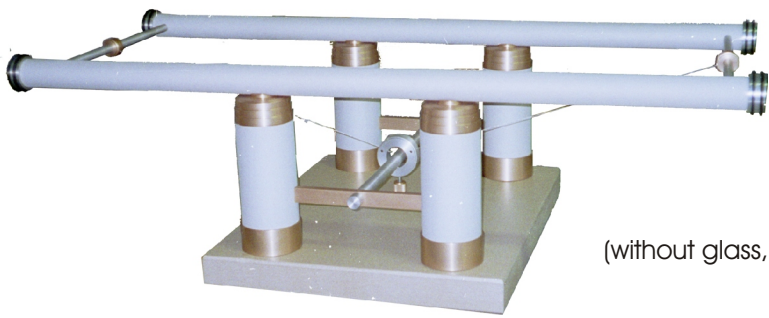

# pivot

glass tabletop

24" x 36" (PICTURED) TO 36" x 48", 1/2" THICK

etched +/- or painted surfaces

16" - 18" HEIGHT

glass/stone

base  
limestone, granite or marble

anodized aluminum = color  
elements may be \*wood or aluminum

scratch polish +/- or sandblasted aluminum surfaces

\*choice of domestic or exotic hardwoods

(without glass, designed for 48" x 60 x 3/4")