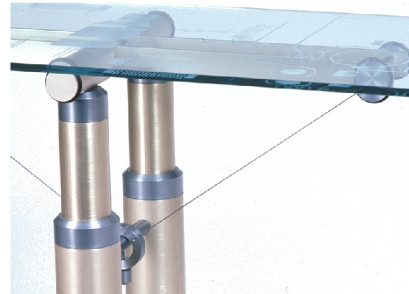

pivot

glass tabletop

18"-20" x 50" 1/2" THICK

28" - 30" HEIGHT

base
limestone, granite or marble

scratch polish +/- sandblasted aluminum surface

anodized aluminum = color
elements may be *wood or aluminum

*choice of domestic or exotic hardwoods