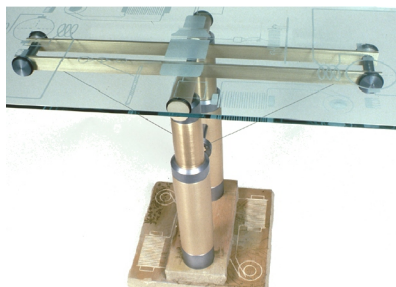

pivot

glass tabletop

18"-20" x 50" 1/2" THICK

28" - 30" HEIGHT

base
limestone, granite or marble

scratch polish +/- sandblasted aluminum surface

anodized aluminum = color
elements may be *wood or aluminum

*choice of domestic or exotic hardwoods