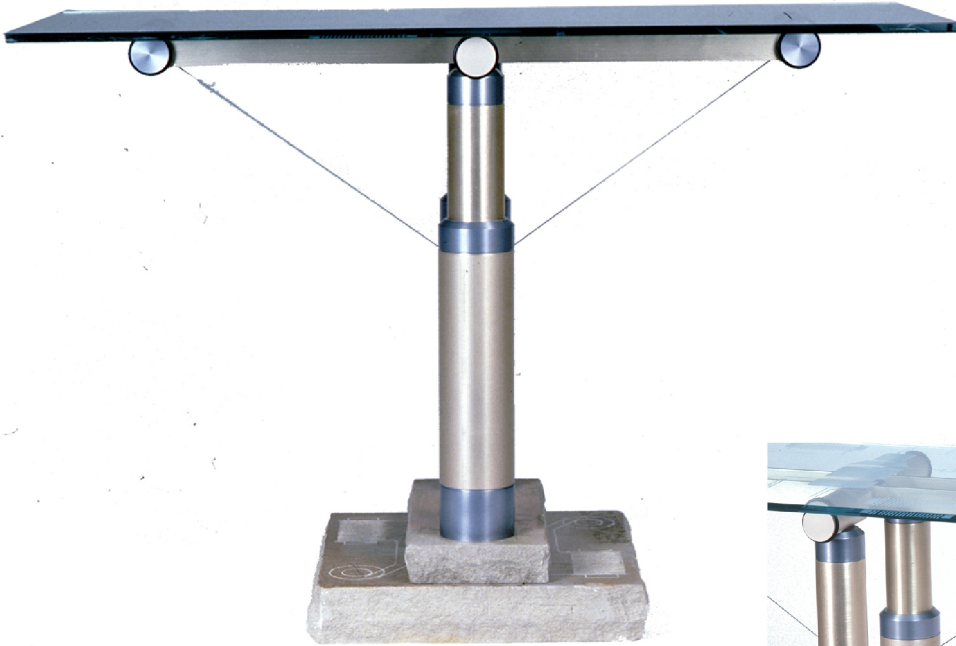

pivot

glass tabletop

18"-20" x 50" 1/2" THICK

28" - 30" HEIGHT

base
limestone, granite or marble

scratch polish +/- sandblasted aluminum surface

anodized aluminum = color
elements may be *wood or aluminum

*choice of domestic or exotic hardwoods

etched +/- painted surfaces

glass/stone

ons
ot
e
+
o
b
i
e
s