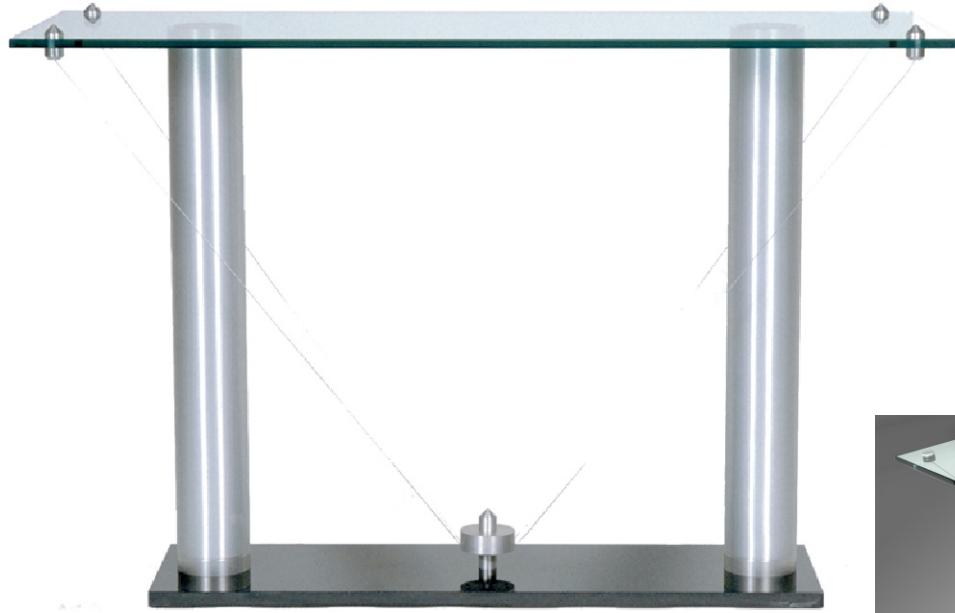

# tensioned

28" - 30" HEIGHT

glass tabletop

18"-20" x 50" 1/2" THICK

etched +/- or painted surfaces

-----  
glass/stone

powder coat aluminum\* = color

\*wood elements possible

base  
limestone, granite or marble