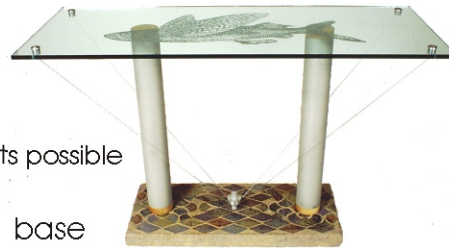

# tensioned

28" - 30" HEIGHT

glass tabletop

18"-20" x 50" 1/2" THICK

etched +/- or painted surfaces

-----  
glass/stone

powder coat aluminum\* = color

\*wood elements possible

base  
limestone, granite or marble