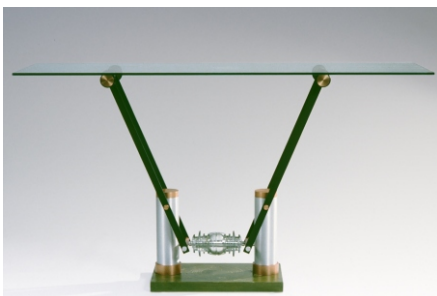

IVY CONSOL TABLES

glass tabletop

18"-20" x 50" 1/2" THICK

28" - 30" HEIGHT

base
limestone, granite or marble

anodized aluminum = color
elements may be *wood or aluminum

scratch polish +/- sandblasted aluminum surface

*choice of domestic or exotic hardwoods

etched +/- painted surfaces

glass/stone